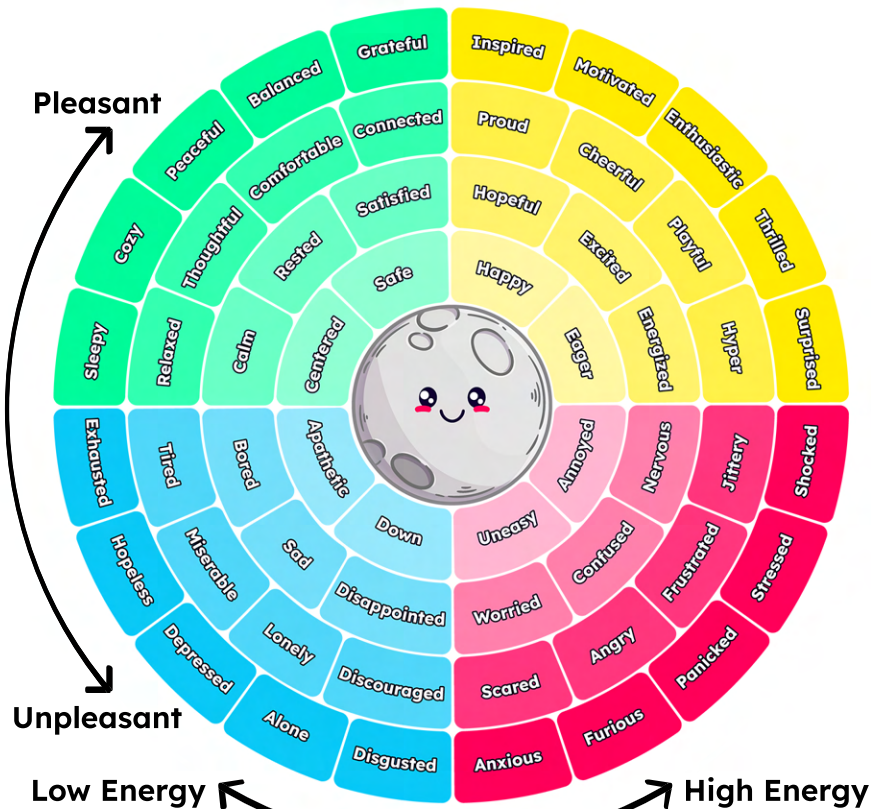

# Comet Cadets Quick Guide

Call Sign \_\_\_\_\_

Our mission is to listen to ourselves and others!  
That's how we rebalance Dark Energy  
and protect our universe!

Remember, feelings are everywhere!

## Mood Moon

What zone are you in?

Go to Space to understand feelings and needs in a situation.

## Inner Space

To understand myself

- S**tate what happened
- P**lace your feelings
- A**dd your needs
- C**enter yourself
- E**nd with a plan